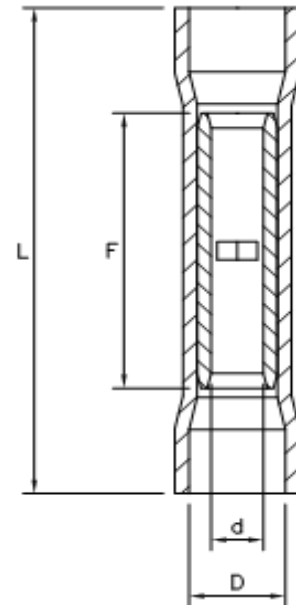

Vinyl Butt Connectors

Drawn - SD
Approved - KM
Material - Copper Tube / Vinyl Insulation
Title - Vinyl Butt Connectors

Part Number	Wire Range	Insulated Color	Electrical Rating Max	L	F	d	D
B22-V	22-18 AWG	Red	75C / 300V	1.024	0.591	0.063	0.161
B16-V	16-14 AWG	Blue	75C / 300V	1.024	0.591	0.091	0.177
B12-V	12-10 AWG	Yellow	75C / 300V	1.024	0.591	0.142	0.256
B8-V	8 AWG	Red	75C / 300V	1.398	0.827	0.177	0.335